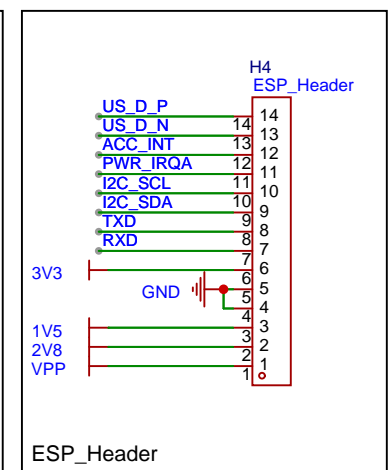

TITLE: keero_bot		REV: 1.0
Company: Jaksa Tomovic		Sheet: 1/1
Date: 2026-03-09	Drawn By: Jaksa Tomovic	

Microcontroller

OV2640 Camera

Camera RESET is Always Normal
 CAM_PWDN, is Always Normal
 as there are no more pins available to control these

USER_BUTTON_BOARD

ESP_Header

TITLE: keero_bot		REV: 1.0
Company: Jaksa Tomovic		Sheet: 1/1
Date: 2026-03-04	Drawn By: Jaksa Tomovic	

TITLE: keero_bot		REV: 1.0
Company: Jaksa Tomovic		Sheet: 1/1
Date: 2026-03-08	Drawn By: Jaksa Tomovic	