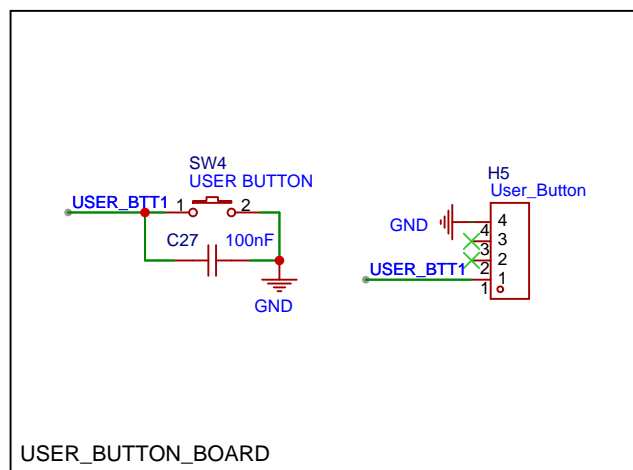

TITLE: keero_bot		REV: 1.0
Company: Jaksa Tomovic		Sheet: 1/1
Date: 2026-03-09	Drawn By: Jaksa Tomovic	

Microcontroller

OV2640 Camera

Camera RESET is Always Normal
 CAM_PWDN, is Always Normal
 as there are no more pins available to control these

USER_BUTTON_BOARD

ESP_Header

TITLE: keero_bot		REV: 1.0
Company: Jaksa Tomovic		Sheet: 1/1
Date: 2026-03-04	Drawn By: Jaksa Tomovic	

TITLE: keero_bot		REV: 1.0
Company: Jaksa Tomovic		Sheet: 1/1
Date: 2026-03-08	Drawn By: Jaksa Tomovic	