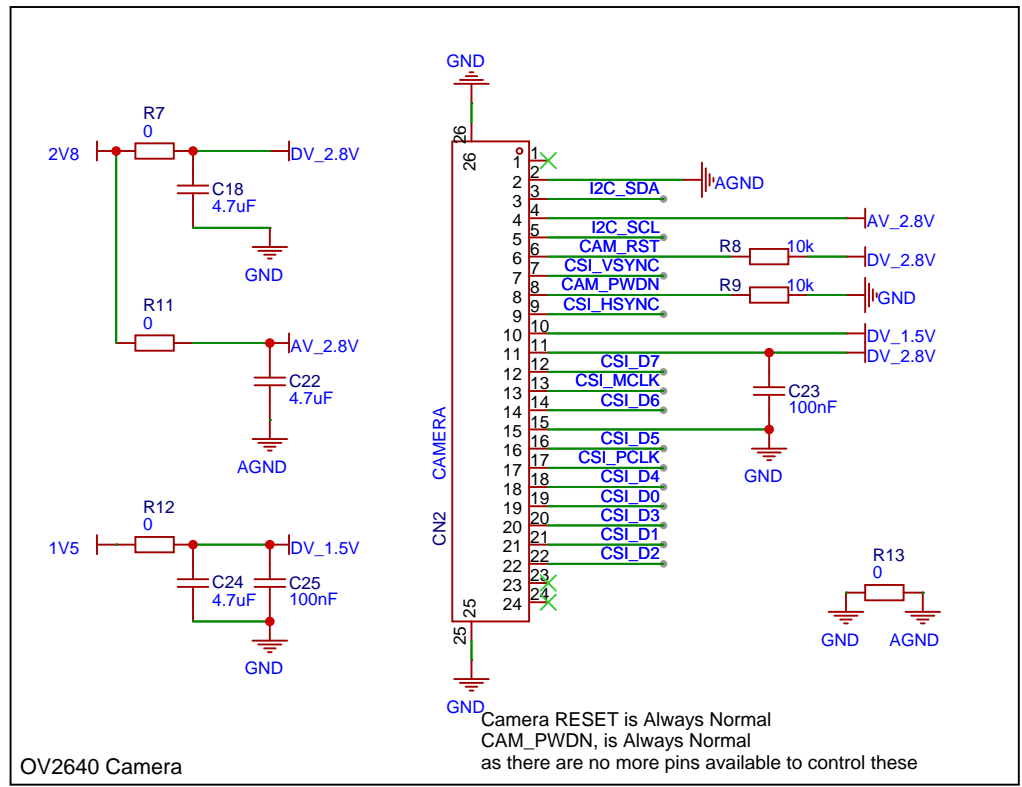

TITLE: keero_bot		REV: 1.0
Company: Jaksa Tomovic		Sheet: 1/1
Date: 2026-03-09	Drawn By: Jaksa Tomovic	

Microcontroller

OV2640 Camera

Camera RESET is Always Normal
 CAM_PWDN, is Always Normal
 as there are no more pins available to control these

USER_BUTTON_BOARD

ESP_Header

TITLE: keero_bot		REV: 1.0
Company: Jaksa Tomovic		Sheet: 1/1
Date: 2026-03-04	Drawn By: Jaksa Tomovic	

TITLE: keero_bot		REV: 1.0
Company: Jaksa Tomovic		Sheet: 1/1
Date: 2026-03-08	Drawn By: Jaksa Tomovic	