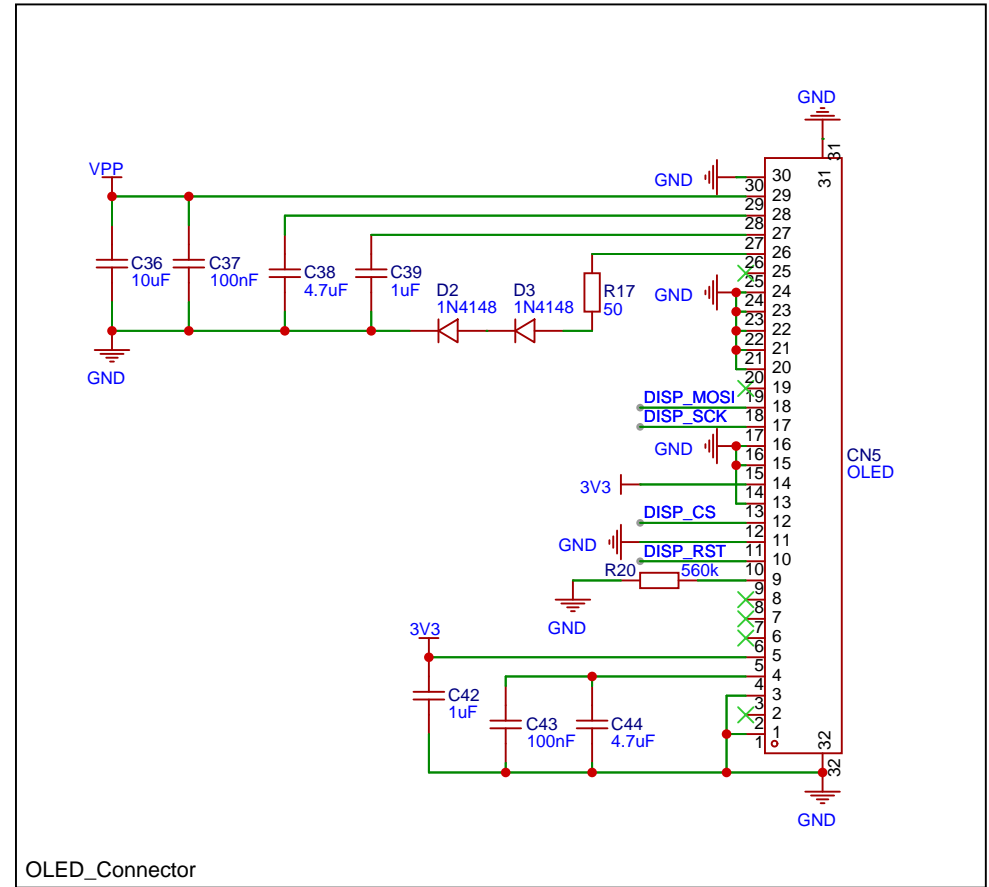

TITLE: keero_bot		REV: 1.0
Company: Jaksa Tomovic		Sheet: 1/1
Date: 2026-03-09	Drawn By: Jaksa Tomovic	

Microcontroller

OV2640 Camera

Camera RESET is Always Normal
 CAM_PWDN, is Always Normal
 as there are no more pins available to control these

USER_BUTTON_BOARD

ESP_Header

TITLE: keero_bot		REV: 1.0
Company: Jaksa Tomovic		Sheet: 1/1
Date: 2026-03-04	Drawn By: Jaksa Tomovic	

TITLE: keero_bot		REV: 1.0
Company: Jaksa Tomovic		Sheet: 1/1
Date: 2026-03-08	Drawn By: Jaksa Tomovic	

TITLE: keero_bot		REV: 1.0
Company: Jaksa Tomovic		Sheet: 1/1
Date: 2026-03-27	Drawn By: Jaksa Tomovic	