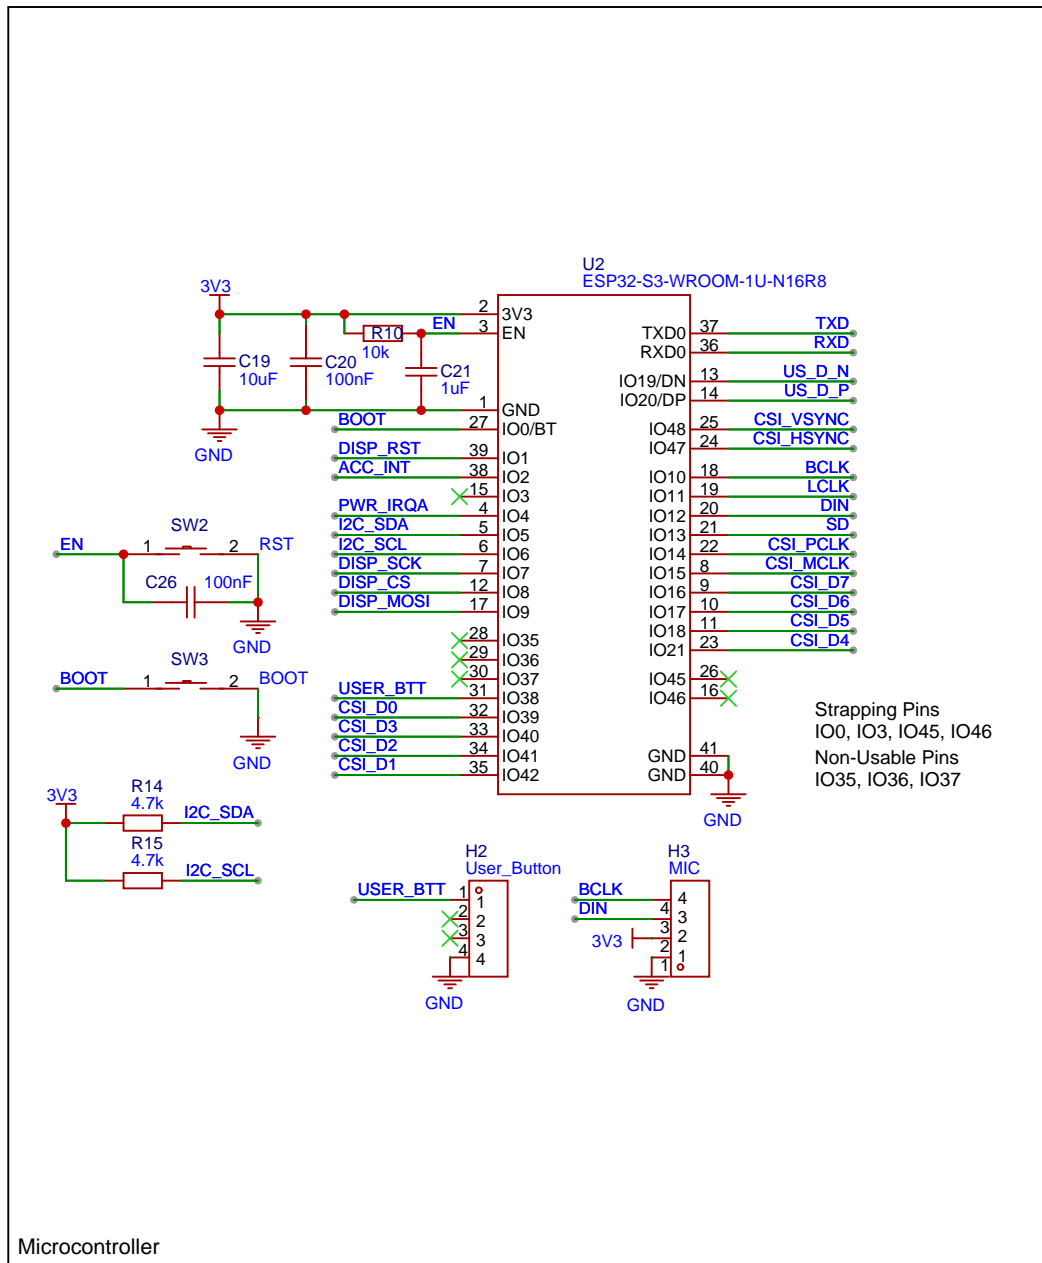

TITLE: keero_bot		REV: 1.0
Company: Jaksa Tomovic		Sheet: 1/1
Date: 2026-03-09	Drawn By: Jaksa Tomovic	

Microcontroller

OV2640 Camera

Camera RESET is Always Normal
 CAM_PWDN, is Always Normal
 as there are no more pins available to control these

USER_BUTTON_BOARD

ESP_Header

TITLE: keero_bot		REV: 1.0
Company: Jaksa Tomovic		Sheet: 1/1
Date: 2026-03-04	Drawn By: Jaksa Tomovic	

TITLE: keero_bot		REV: 1.0
Company: Jaksa Tomovic		Sheet: 1/1
Date: 2026-03-08	Drawn By: Jaksa Tomovic	

TITLE: keero_bot		REV: 1.0
Company: Jaksa Tomovic		Sheet: 1/1
Date: 2026-03-27	Drawn By: Jaksa Tomovic	