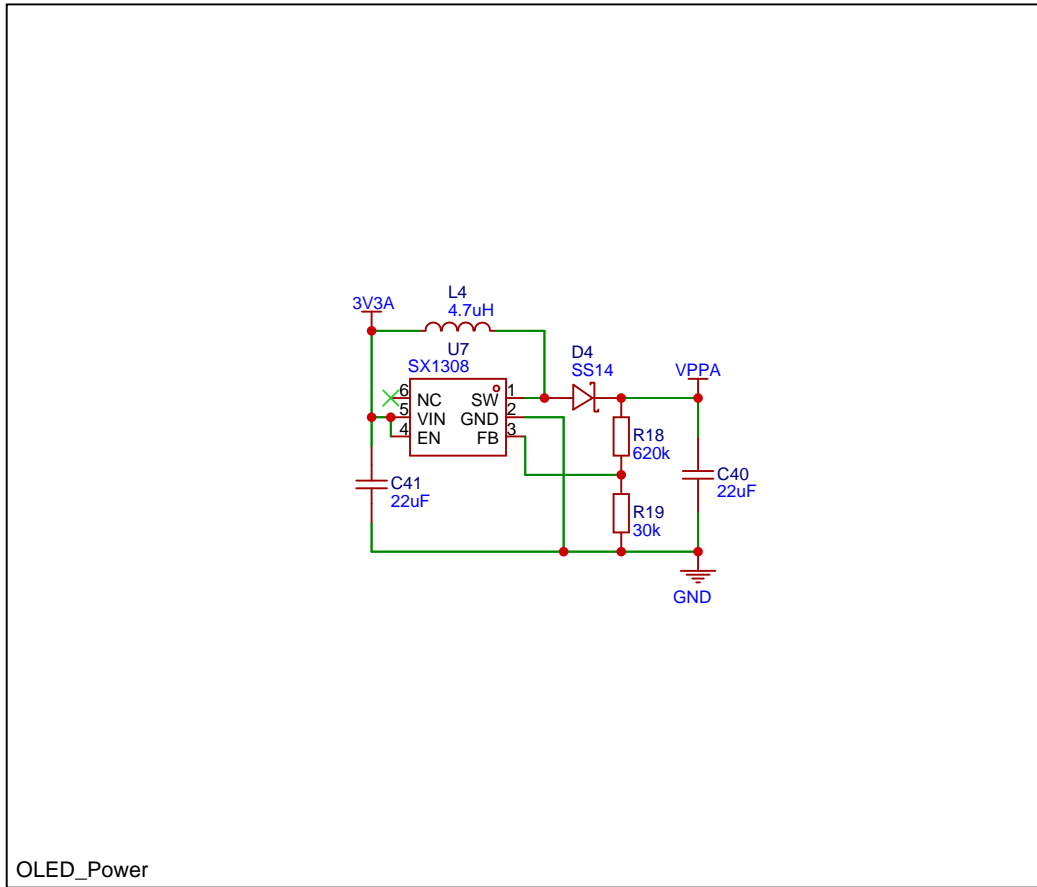

TITLE: keero_bot		REV: 1.0
Company: Jaksa Tomovic		Sheet: 1/1
Date: 2026-03-09	Drawn By: Jaksa Tomovic	

Microcontroller

OV2640 Camera

Camera RESET is Always Normal
 CAM_PWDN, is Always Normal
 as there are no more pins available to control these

USER_BUTTON_BOARD

ESP_Header

TITLE: keero_bot		REV: 1.0
Company: Jaksa Tomovic		Sheet: 1/1
Date: 2026-03-04	Drawn By: Jaksa Tomovic	

TITLE: keero_bot		REV: 1.0
Company: Jaksa Tomovic		Sheet: 1/1
Date: 2026-03-08	Drawn By: Jaksa Tomovic	