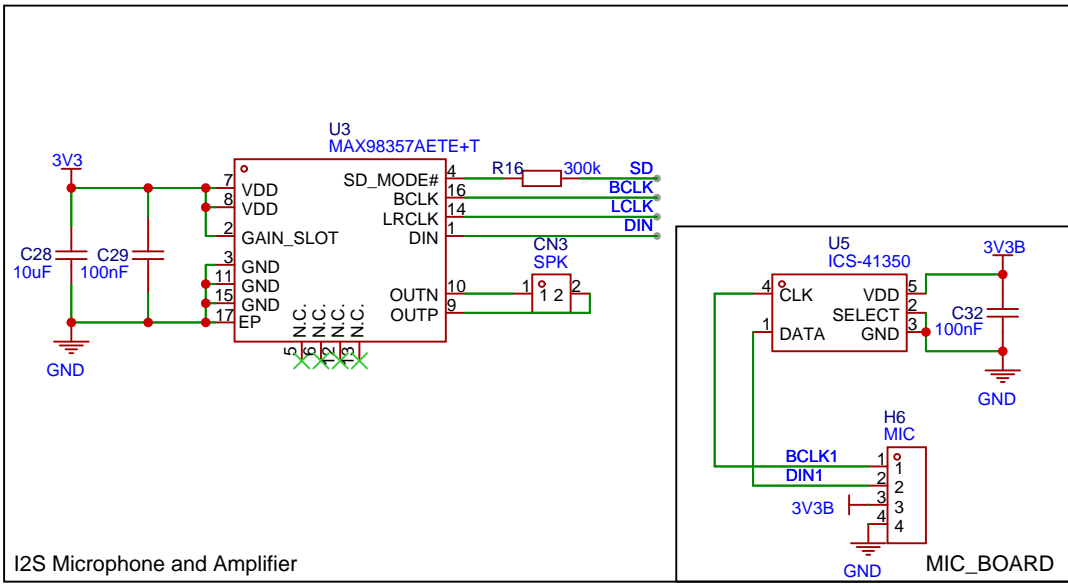

TITLE: keero_bot		REV: 1.0
Company: Jaksa Tomovic		Sheet: 1/1
Date: 2026-03-09	Drawn By: Jaksa Tomovic	

Microcontroller

OV2640 Camera

Camera RESET is Always Normal
 CAM_PWDN, is Always Normal
 as there are no more pins available to control these

USER_BUTTON_BOARD

ESP_Header

TITLE: keero_bot		REV: 1.0
Company: Jaksa Tomovic		Sheet: 1/1
Date: 2026-03-04	Drawn By: Jaksa Tomovic	

TITLE: keero_bot		REV: 1.0
Company: Jaksa Tomovic		Sheet: 1/1
Date: 2026-03-08	Drawn By: Jaksa Tomovic	