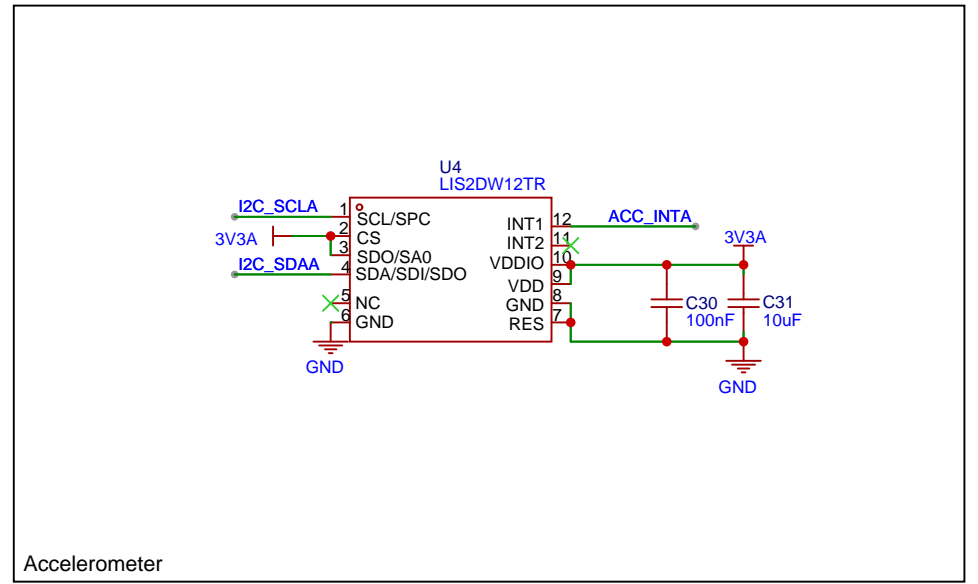

TITLE: keero_bot		REV: 1.0
Company: Jaksa Tomovic		Sheet: 1/1
Date: 2026-03-09	Drawn By: Jaksa Tomovic	

Microcontroller

OV2640 Camera

Camera RESET is Always Normal
 CAM_PWDN, is Always Normal
 as there are no more pins available to control these

USER_BUTTON_BOARD

ESP_Header

TITLE: keero_bot		REV: 1.0
Company: Jaksa Tomovic		Sheet: 1/1
Date: 2026-03-04	Drawn By: Jaksa Tomovic	

TITLE: keero_bot		REV: 1.0
Company: Jaksa Tomovic		Sheet: 1/1
Date: 2026-03-08	Drawn By: Jaksa Tomovic	